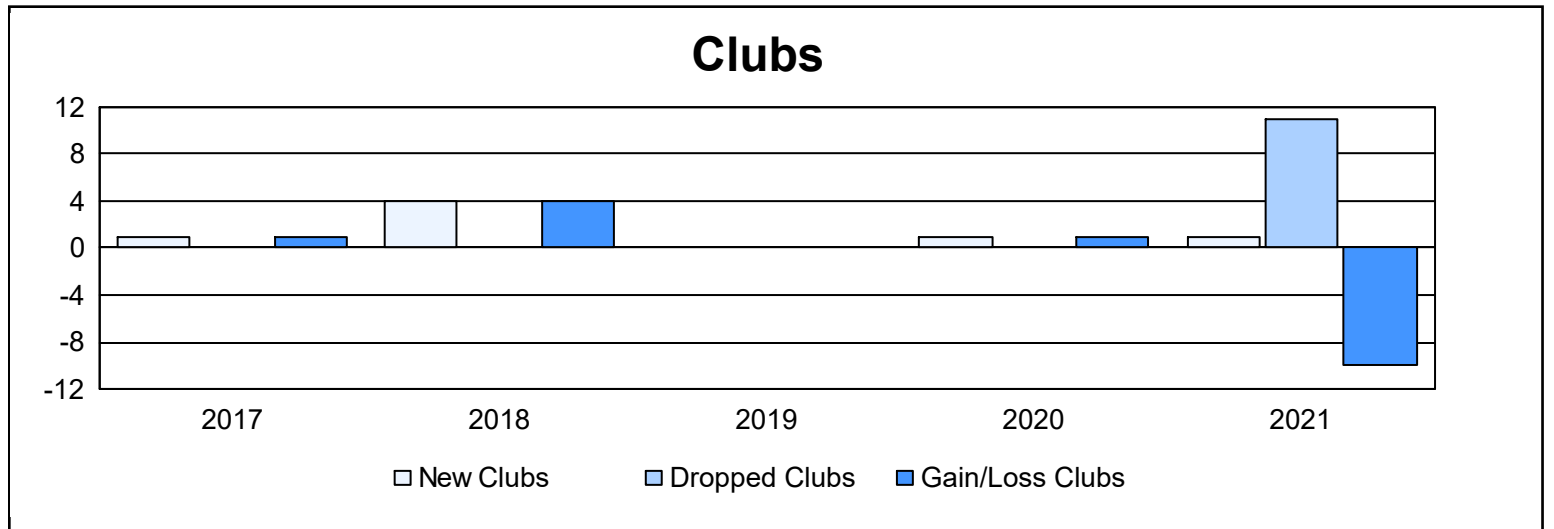

Year	New Clubs	Dropped Clubs	Gain/ Loss Clubs	New Members	Charter Members	Reinstate Members	Transfer Members	Total Member Added	Total Members Dropped	Gain/ Loss Members
2016-2017	1	0	1	28	21	0	1	50	116	-66
2017-2018	4	0	4	50	86	1	0	137	82	55
2018-2019	0	0	0	42	0	0	1	43	45	-2
2019-2020	1	0	1	47	23	12	5	87	81	6
2020-2021	1	11	-10	10	23	1	2	36	213	-177
Average	1	2	-1	35	31	3	2	71	107	-37

Membership Composition June 2021 Cumulative

Gender Composition June 2021 Cumulative