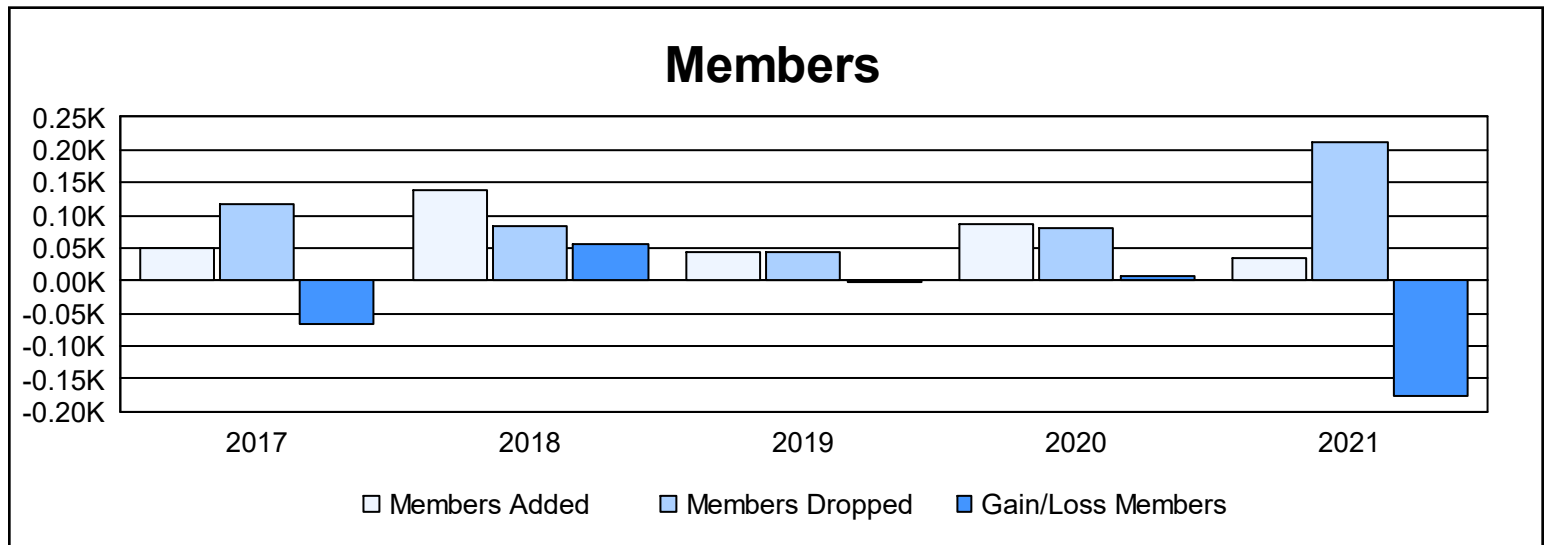

Year	New Clubs	Dropped Clubs	Gain/ Loss Clubs	New Members	Charter Members	Reinstate Members	Transfer Members	Total Member Added	Total Members Dropped	Gain/ Loss Members
2016-2017	1	0	1	28	21	0	1	50	116	-66
2017-2018	4	0	4	50	86	1	0	137	82	55
2018-2019	0	0	0	42	0	0	1	43	45	-2
2019-2020	1	0	1	47	23	12	5	87	81	6
2020-2021	1	11	-10	10	23	1	2	36	213	-177
Average	1	2	-1	35	31	3	2	71	107	-37

Membership Composition June 2021 Cumulative

Gender Composition June 2021 Cumulative